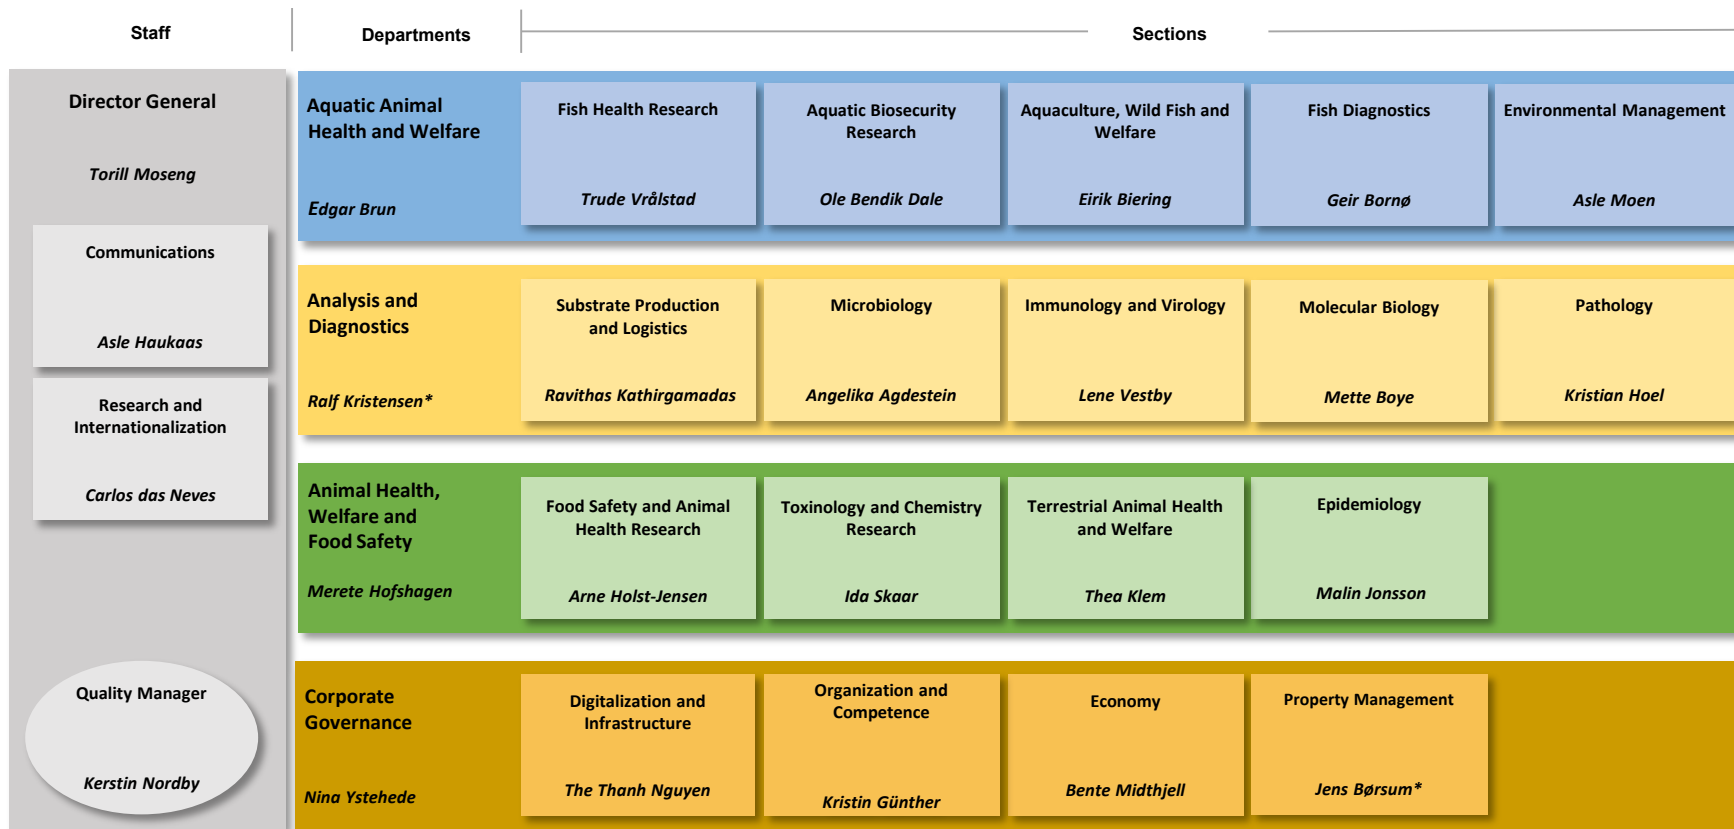

Norwegian Veterinary Institute – organization chart

*Acting