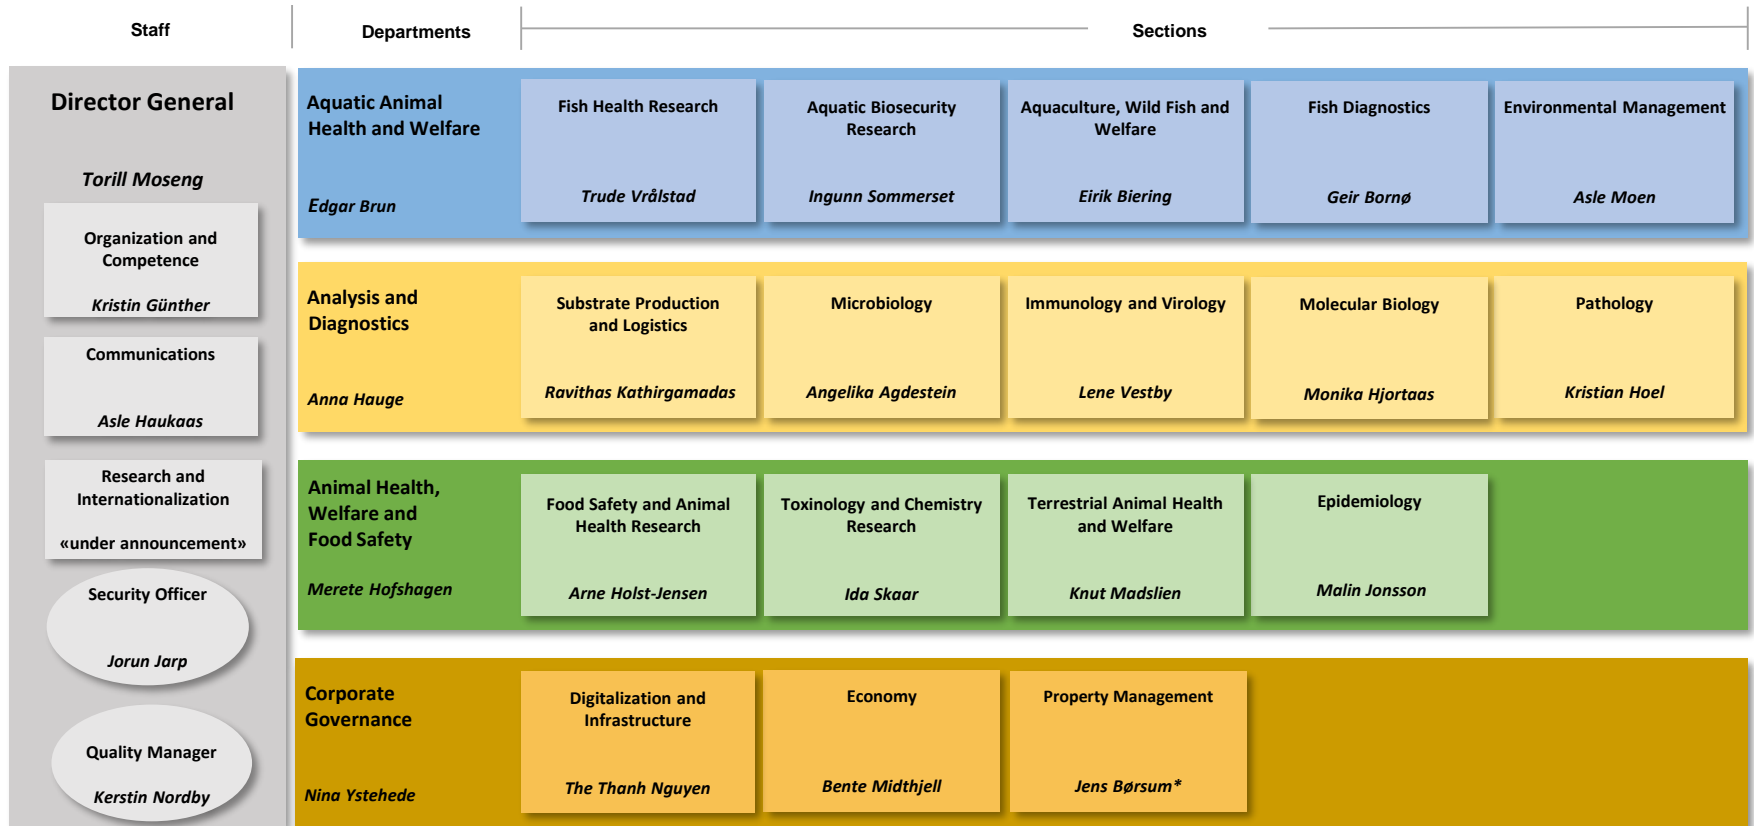

Norwegian Veterinary Institute – Organisation chart

*Acting