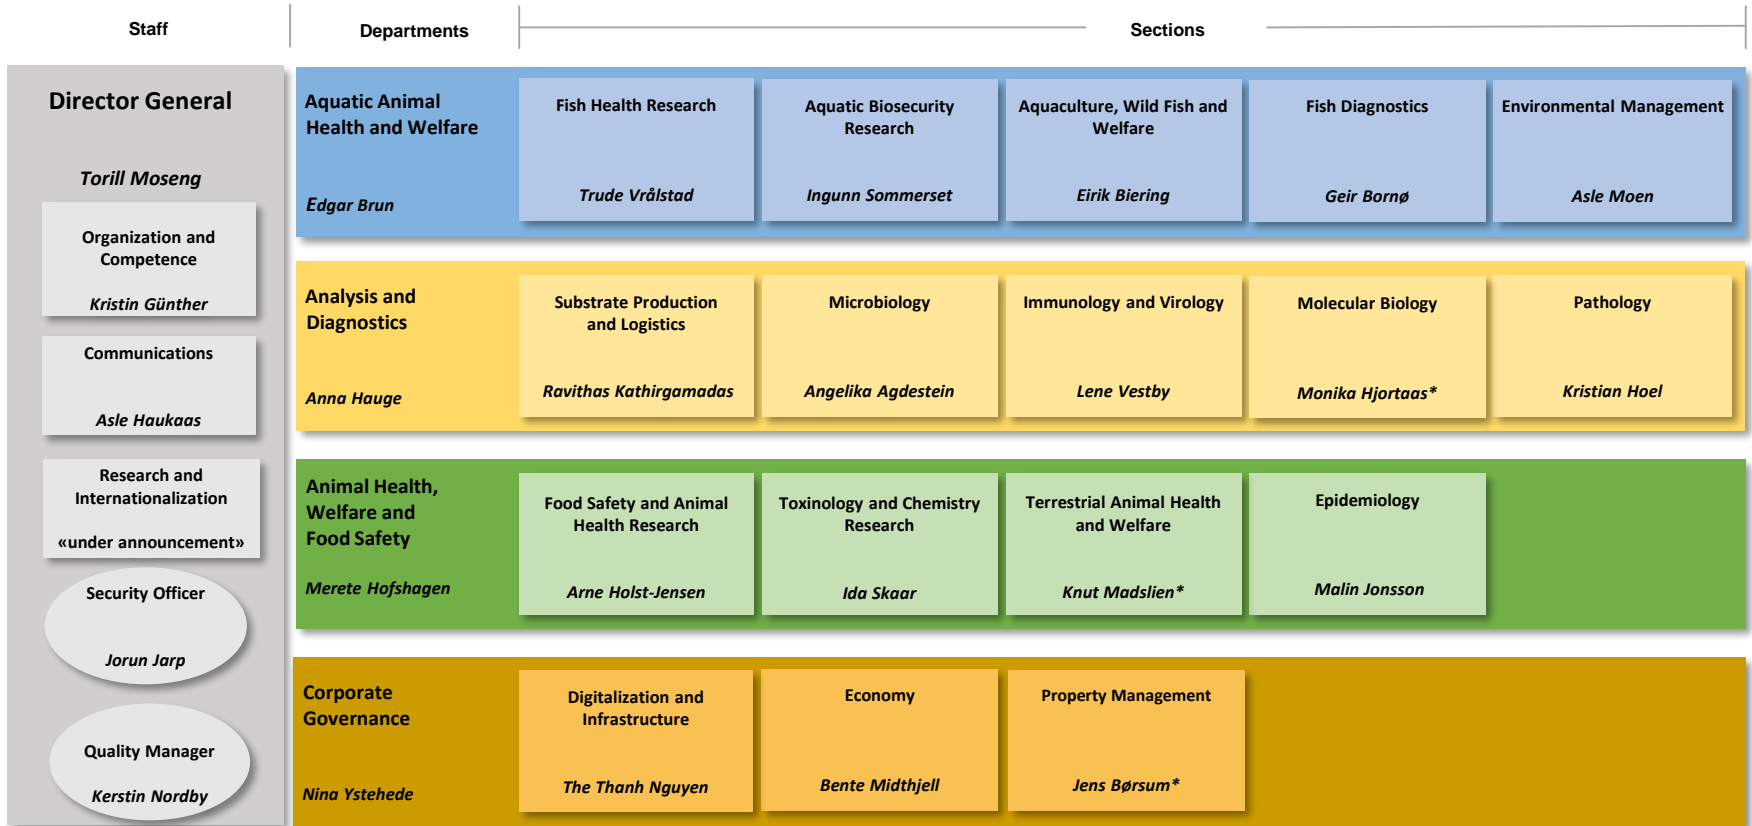

Norwegian Veterinary Institute – Organisation chart

*Acting