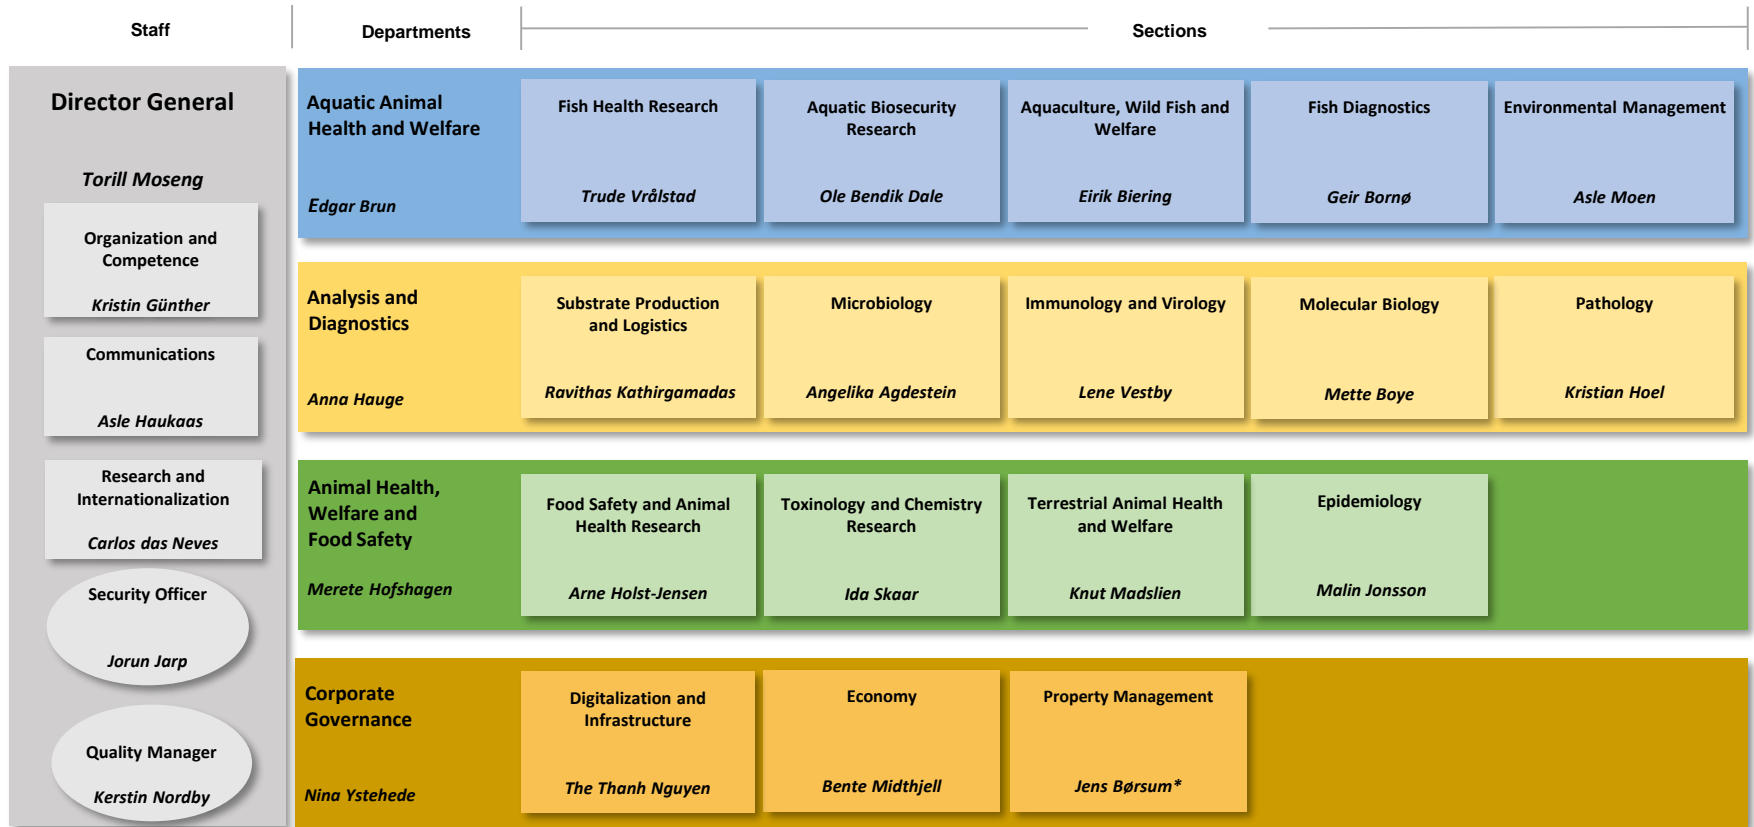

Norwegian Veterinary Institute – Organisation chart

*Acting